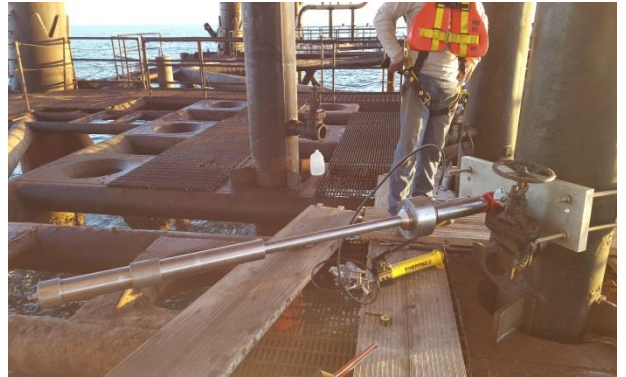

HOT TAP / GATE VALVE DRILLING

HOT TAP SERVICE

- SAFELY ACCESS & MEASURE PRESSURE
- CONTROLLED PROCESS
- UP TO 15K PSI
- UP TO 1" PORT ACCESS
- TUBULAR HOT TAPPING SERVICES
- SADDLE ASSEMBLIES FOR 2" UP TO 48"
- 52" UP TO 96" TAPS THRU WELD- O-LET
- HOT TAP TIE-INS UP TO 4"
- CASING VALVE HOT TAPS UP TO 15K 2-1/16" THRU 7-1/16"
- VESSEL HOT TAPS
- WATER MAIN HOT TAPS
- CUSTOM SOLUTIONS
- H2S CAPABILITIES
- 40 YEARS COMBINED EXPERIENCE

GATE VALVE DRILLING SERVICE

- UP TO 15K PSI
- FULL BORE 2-1/16" TO 4-1/16"
- LAND OR SEA, IN H2S ENVIRONMENTS
- SAFELY ACCESS STUCK VALVES TO
FULL BORE THRU TUBING OPERATIONS
- 40 YEARS COMBINED EXPERIENCE